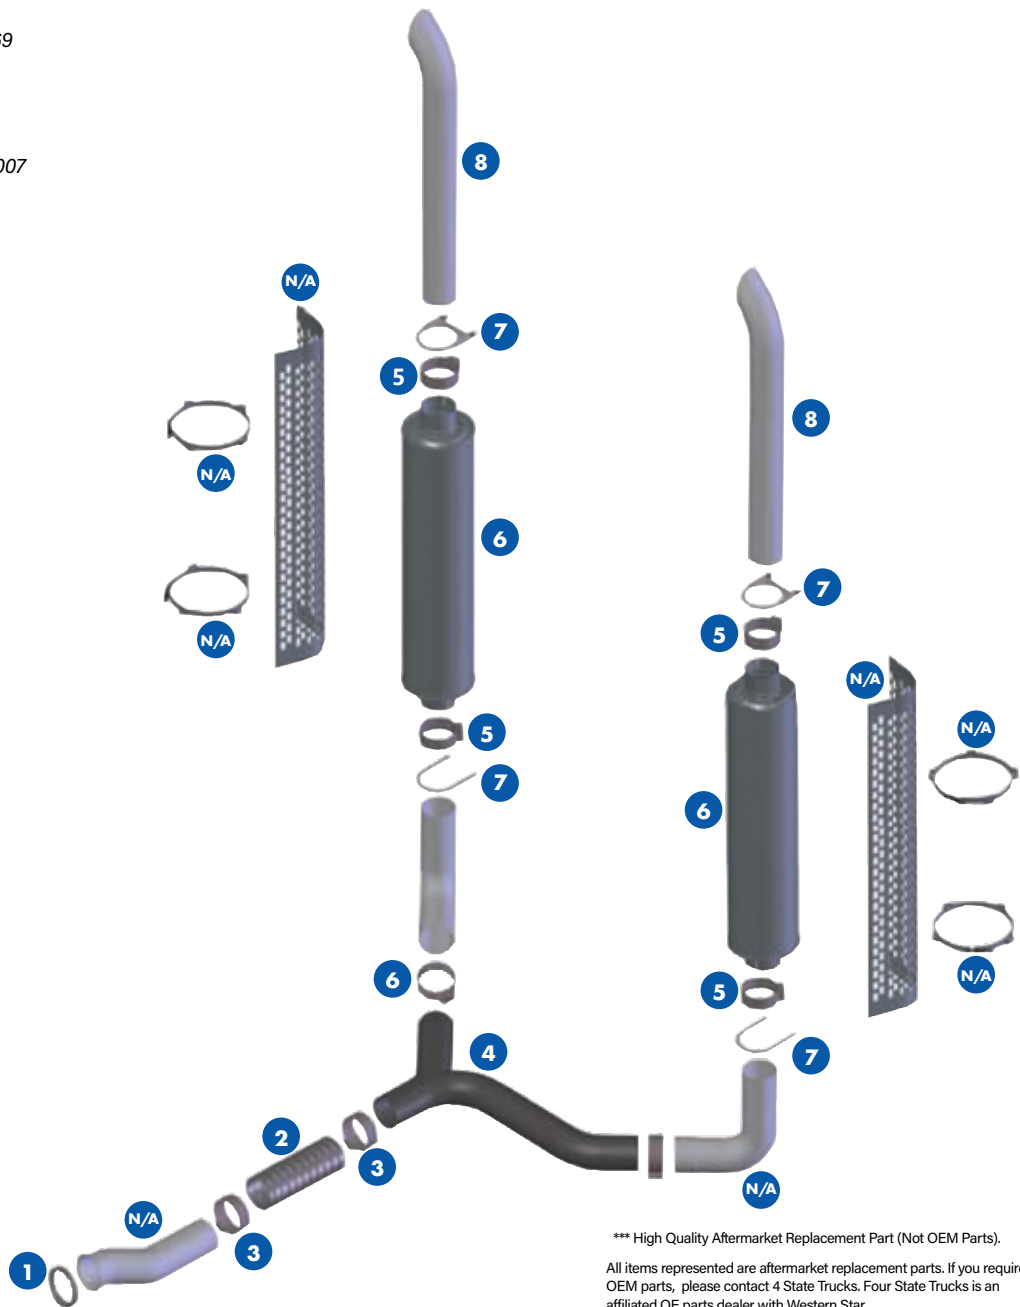

AFTERMARKET COLLISION PARTS

EXHAUST PARTS FOR WESTERN STAR 4900EX

- **1** P/N 29-080001
  5" Turbo V-Band Clamp, *Replaces OE 01-14596-000*
- **N/A** EXHAUST TURBO PIPE,
  Replaces OE A04-22224-000, Fits 1996-2007
  EXHAUST TURBO PIPE,
  Replaces OE 04-21317-000, Fits 1996-2007
  EXHAUST TURBO PIPE,
  Replaces OE 23531-7007, Fits 1996-2007
- **2** P/N 09-0804524
  5"x 24" Stainless Steel Flex Pipe
- **3** P/N 09-0800010
  5" Stainless Steel Preformed Band Clamp
- **4** P/N 14-0806001
  Exhaust Y-Pipe, *Replaces OE 23529-3542*
- **N/A** CHROME EXHAUST ELBOW BOM,
  90 Degree, *Replaces OE 23529C3569*
- **5** P/N 09-0800009
  5" Stainless Steel Flat Band Clamp
- **N/A** EXHAUST MOUNT CLAMP,
  Replaces OE 23101-3415, Fits 1996-2007
- **N/A** EXHAUST SHIELD,
  Replaces OE 23101-3478, Fits 1996-2007
- **N/A** EXHAUST SHIELD,
  Replaces OE 23101-3478, Fits 1996-2007
- **6** P/N 29-080200
  5" I.D. x 10" Dia. Muffler, *Replaces OE 23001-3464, M101281*
- **7** P/N 09-0805001
  5" Guillotine U Bolt Plain Exhaust Clamp
- **8** P/N 09-08504807
  5" O.D. x 48" Turnout Chrome Top Stack,
  Other Sizes Available
  P/N 09-08506007
  5" O.D. x 60" Turnout Chrome Top Stack,
  Other Styles Available

*** High Quality Aftermarket Replacement Part (Not OEM Parts).

All items represented are aftermarket replacement parts. If you require OEM parts, please contact 4 State Trucks, Four State Trucks is an affiliated OE parts dealer with Western Star.