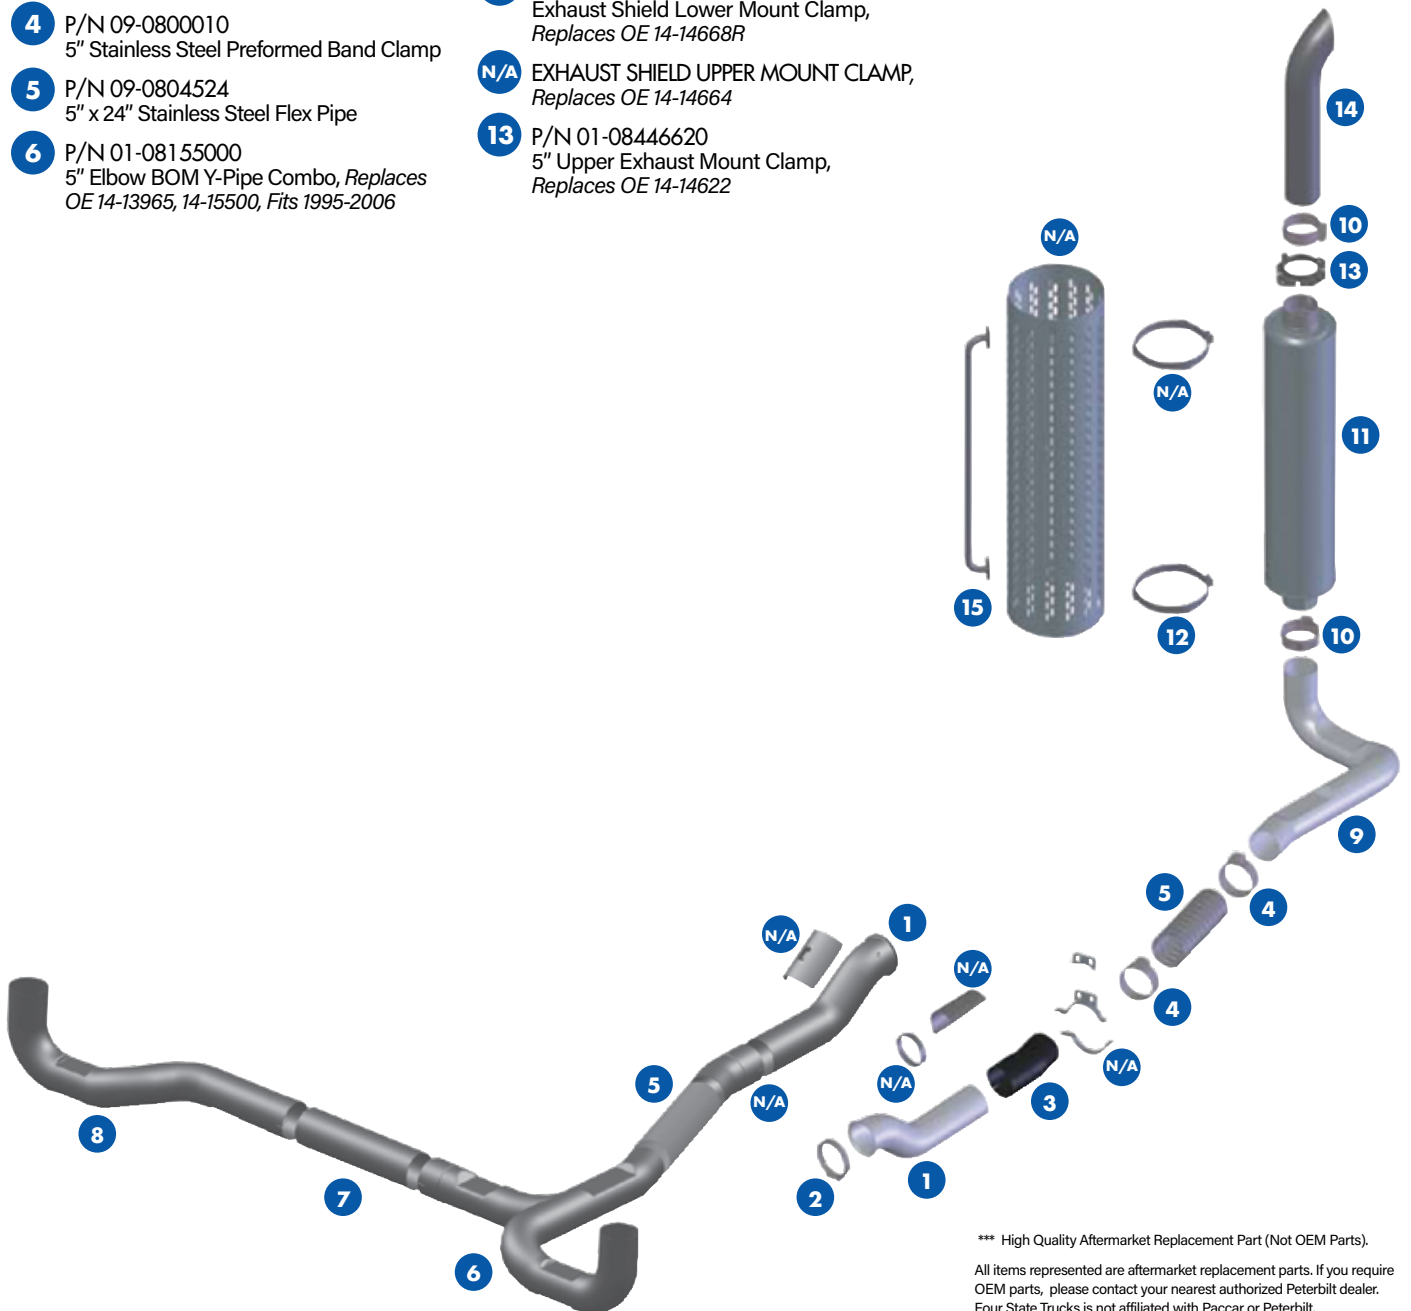

AFTERMARKET COLLISION PARTS

EXHAUST PARTS FOR PETERBILT 357 & PETERBILT 378, HI MOUNT EXHAUST

- 1** P/N 01-08138250
5" Multi Bend Plain Turbo Exhaust Pipe, Replaces OE 14-13825
- 2** P/N 29-080001
5" Turbo V-Band Clamp, Replaces OE 186917
- N/A** 5" EXHAUST SHIELD PIPE CLAMP, Replaces OE 05-11002
- N/A** 5" EXHAUST SHIELD PIPE, Replaces OE 14-01661
- 3** P/N 01-08013409
Ceramic Coated Turbo Pipe Extension, Replaces OE 14-13409
- N/A** 5" MOUNTING CLAMP KIT W/BRACKET & PLATE, Replaces OE 14-13795, 14-13926
- 4** P/N 09-0800010
5" Stainless Steel Preformed Band Clamp
- 5** P/N 09-0804524
5" x 24" Stainless Steel Flex Pipe
- 6** P/N 01-08155000
5" Elbow BOM Y-Pipe Combo, Replaces OE 14-13965, 14-15500, Fits 1995-2006
- 7** P/N 01-080104600
5" x 18" Plain Intermediate Pipe Tee, Connects Elbow To Exhaust Tee, Replaces OE 14-13940-0460
- 8** P/N 01-08155010 (Left)
Exhaust Plain Elbow BOM, Replaces OE 14-15501
- 9** P/N 01-08134120 (Right)
Exhaust Single Elbow BOM, Replaces OE 14-14-13002
- 10** P/N 09-0800009
5" Stainless Steel Flat Band Clamp
- 11** P/N 29-080200
5" I.D. x 10" Dia. Muffler, Replaces OE M100465
- 12** P/N 01-0808013
Exhaust Shield Lower Mount Clamp, Replaces OE 14-14668R
- N/A** EXHAUST SHIELD UPPER MOUNT CLAMP, Replaces OE 14-14664
- 13** P/N 01-08446620
5" Upper Exhaust Mount Clamp, Replaces OE 14-14622
- 14** P/N 09-08504807
5" O.D. x 48" Turnout Chrome Top Stack, Other Sizes Available
P/N 09-08506001
5" O.D. x 60" Turnout Chrome Top Stack, Other Sizes Available
P/N 09-08506007
5" O.D. x 60" Turnout Chrome Top Stack, Other Styles Available
- N/A** STAINLESS STEEL FULL ROUND EXHAUST SHIELD, Replaces OE 14-14752
- 15** P/N 01-08446910
Exhaust Shield Grab Handle, Replaces OE 14-14691