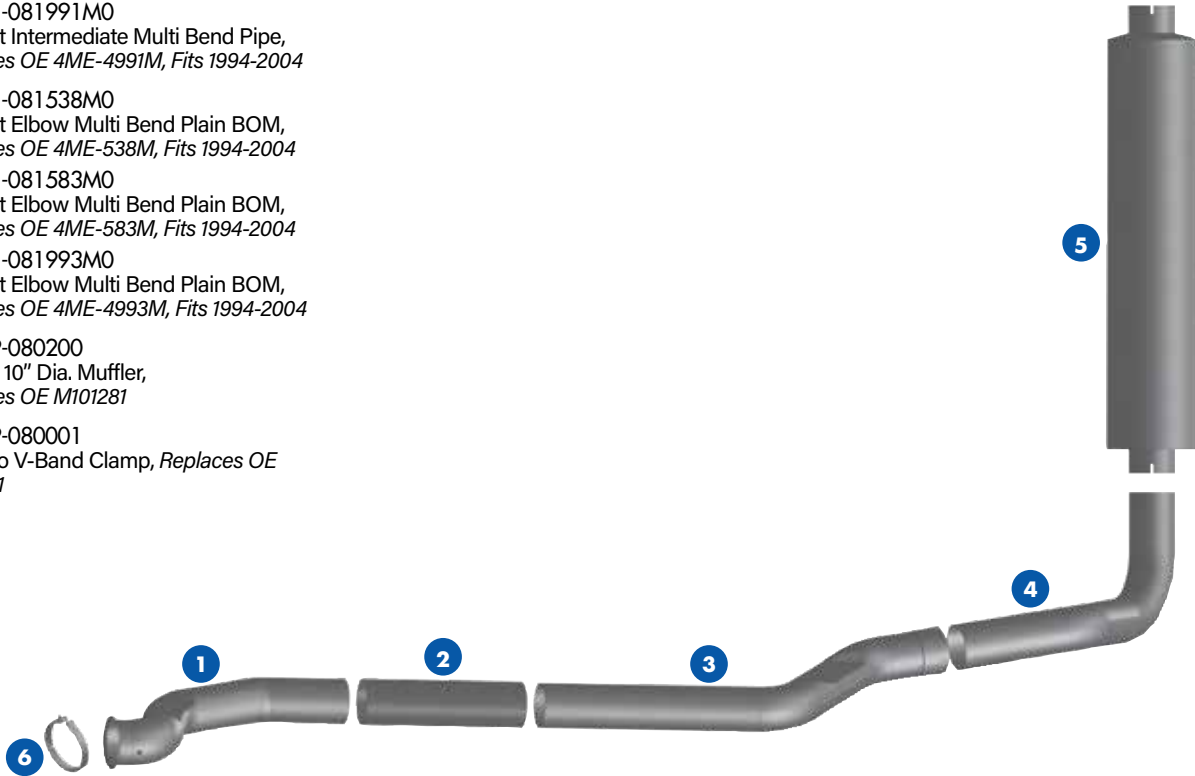

AFTERMARKET COLLISION PARTS

EXHAUST PARTS FOR MACK CH613 SBA & MACK CH613 SFA

1. **1** P/N 11-08148450
     Exhaust Multi Bend Turbo Pipe,
     Replaces OE 4ME-4845, Fits 1994-2004
     P/N 11-08149460
     Exhaust Multi Bend Turbo Pipe,
     Replaces OE 4ME-4946, Fits 1994-2004
     P/N 11-081597M0
     Exhaust Multi Bend Turbo Pipe,
     Replaces OE 4ME-597M, Fits 1994-2004
  2. **2** P/N 09-0804524
     5" x 24" Stainless Steel Flex Pipe
  3. **3** P/N 11-081991M0
     Exhaust Intermediate Multi Bend Pipe,
     Replaces OE 4ME-4991M, Fits 1994-2004
  4. **4** P/N 11-081538M0
     Exhaust Elbow Multi Bend Plain BOM,
     Replaces OE 4ME-538M, Fits 1994-2004
     P/N 11-081583M0
     Exhaust Elbow Multi Bend Plain BOM,
     Replaces OE 4ME-583M, Fits 1994-2004
     P/N 11-081993M0
     Exhaust Elbow Multi Bend Plain BOM,
     Replaces OE 4ME-4993M, Fits 1994-2004
  5. **5** P/N 29-080200
     5" I.D. x 10" Dia. Muffler,
     Replaces OE M101281
  6. **6** P/N 29-080001
     5" Turbo V-Band Clamp, *Replaces OE M101281*
2. **NS** P/N 09-0800009
   5" Stainless Steel Flat Band Clamp
   P/N 09-0800010
   5" Stainless Steel Preformed Band Clamp
   P/N 09-08504807
   5" O.D. x 48" Turnout Chrome Top Stack, *Other Sizes Available*
   P/N 09-08506007
   5" O.D. x 60" Turnout Chrome Top Stack, *Other Styles Available*

Fit **MACK CH613 SBA/SFA**

www.BestFitTruckParts.com
855-220-8608

*** High Quality Aftermarket Replacement Part (Not OEM Parts).

All items represented are aftermarket replacement parts. If you require OEM parts, please contact your nearest authorized Mack dealer. Four State Trucks is not affiliated with Mack.