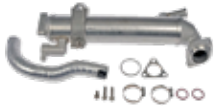

AFTERMARKET COLLISION PARTS

C ENGINE COOLING PARTS (cont.) EGR COOLERS

P/N 07-0711001
11.5" Round EGR Cooler, Replaces OE 1871733C92, 1871733C93, 1871733C95, Fits 2004-2009, Pictured Below

COOLANT RESERVOIRS