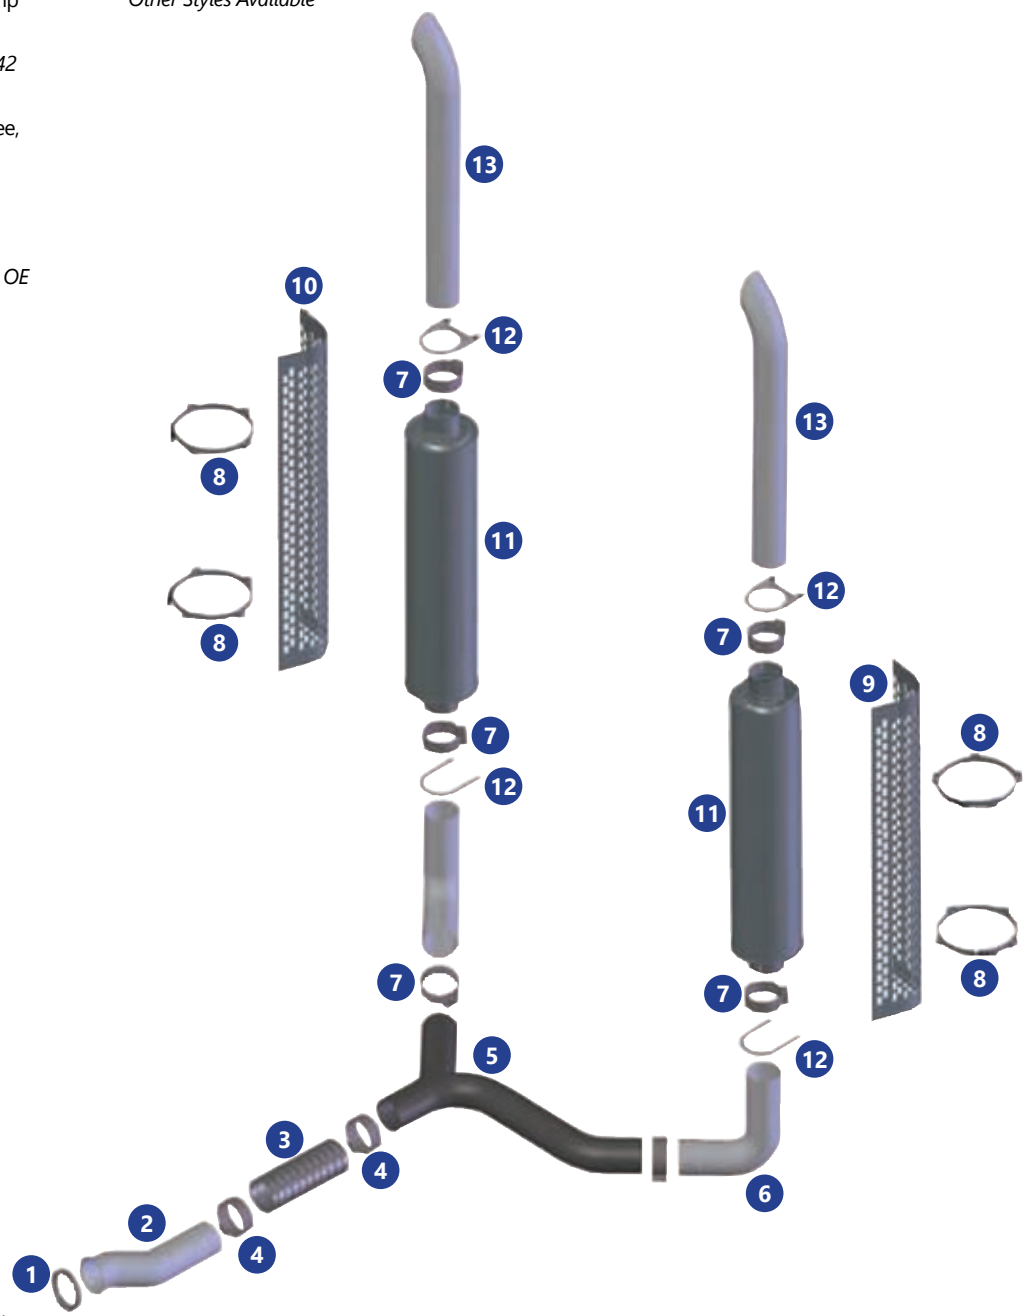

P/N 29-060313
Adjustable Fuel Sender Fits 6" to 27" DIA. Tanks, 240 to 33 OHM

P/N 29-060305
Return Fuel Splitter, High Flow

P/N 29-060308
3" Non-Locking, Non-Vented Fuel Cap w/Pressure Relief

P/N 29-060309
3" Locking, Non-Vented Fuel Cap w/Pressure Relief

***Prices are subject to change without notice.
****High Quality Aftermarket Replacement Part (Not OEM Parts).
All items represented are aftermarket replacement parts.

FITS WESTERN STAR 4900EX

www.BestFitTruckParts.com
855-220-8608

AFTERMARKET COLLISION PARTS

EXHAUST PARTS FOR WESTERN STAR 4900EX

- 1** P/N 29-080001
5" Turbo V-Band Clamp, Replaces OE 01-14596-000
- 2** P/N 14-08140000
Exhaust Turbo Pipe, Replaces OE A04-22224-000, Fits 1996-2007
- P/N 14-08170000
Exhaust Turbo Pipe, Replaces OE 04-21317-000, Fits 1996-2007
- P/N 14-08170070
Exhaust Turbo Pipe, Replaces OE 23531-7007, Fits 1996-2007
- 3** P/N 09-080451
5" Stainless Steel Flex Pipe, Sold By The Foot
- 4** P/N 09-0800010
5" Stainless Steel Preformed Band Clamp
- 5** P/N 14-0806001
Exhaust Y-Pipe, Replaces OE 23529-3542
- 6** P/N 14-08135690
Chrome Exhaust Elbow BOM, 90 Degree, Replaces OE 23529C3569
- 7** P/N 09-0800009
5" Stainless Steel Flat Band Clamp
- 8** P/N 14-0808003
Exhaust Shield Mount Clamp, Replaces OE 23101-3415, Fits 1996-2007

- 9** P/N 14-0808001 (Left)
Exhaust Shield, Replaces OE 23101-3478, Fits 1996-2007
- 10** P/N 14-0808002 (Right)
Exhaust Shield, Replaces OE 23101-3478, Fits 1996-2007
- 11** P/N 29-080200
5" I.D. x 10" Dia. Muffler, Replaces OE 23001-3464, M101281
- 12** P/N 09-0805001
5" Guillotine U Bolt Plain Exhaust Clamp
- 13** P/N 09-08504807
5" O.D. x 48" Turnout Chrome Top Stack, Other Sizes Available
- P/N 09-08506007
5" O.D. x 60" Turnout Chrome Top Stack, Other Styles Available