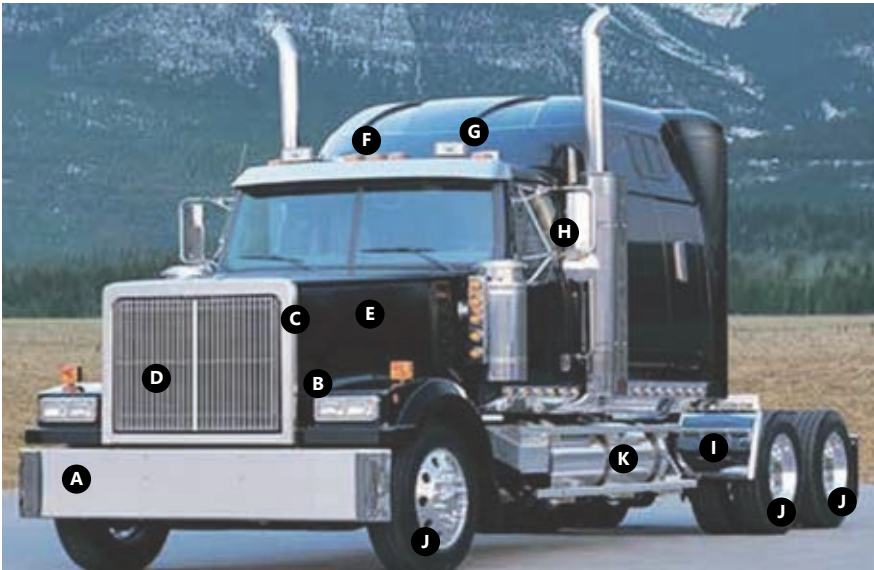

AFTERMARKET COLLISION PARTS

A BUMPERS

P/N IC000002
16" Aftermarket Chrome Bumper w/Bolt Holes, Standard, Fits 1989-2007

P/N IC001002
16" Aftermarket Chrome Bumper w/Tow Holes, Standard, Fits 1989-2007

P/N IC000006
18" Aftermarket Chrome Bumper w/Bolt Holes, Standard, Fits 1989-2007

P/N IC001006
18" Aftermarket Chrome Bumper w/Tow Holes, Standard, Fits 1989-2007

P/N IC201006
18" Aftermarket Chrome Texas Bumper w/Tow & Fog Light Holes, Standard, Fits 1989-2007

B HEADLIGHTS & TURN SIGNALS