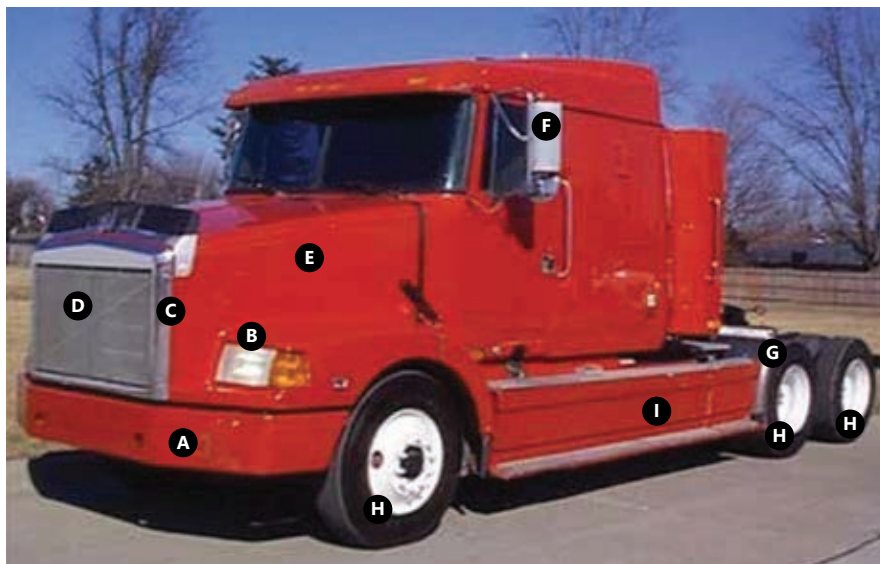

AFTERMARKET COLLISION PARTS

A BUMPERS

P/N 13-010000
Aftermarket Fiberglass Bumper w/Tow Holes, Fits 1989-1998

P/N LA001015
13" Aftermarket Chrome Steel Wrap Around Bumper w/Tow Holes

B HEADLIGHTS & TURN SIGNALS