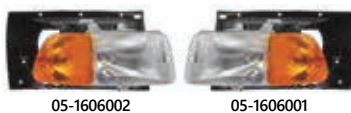

P/N 05-1606003 (Left)
P/N 05-1606004 (Right)
Chrome Headlight Bezel For Sterling A Or Sterling AT9500, Replaces OE A17-13803-000, A17-13803-001, Fits 1998-2005, Pictured Below