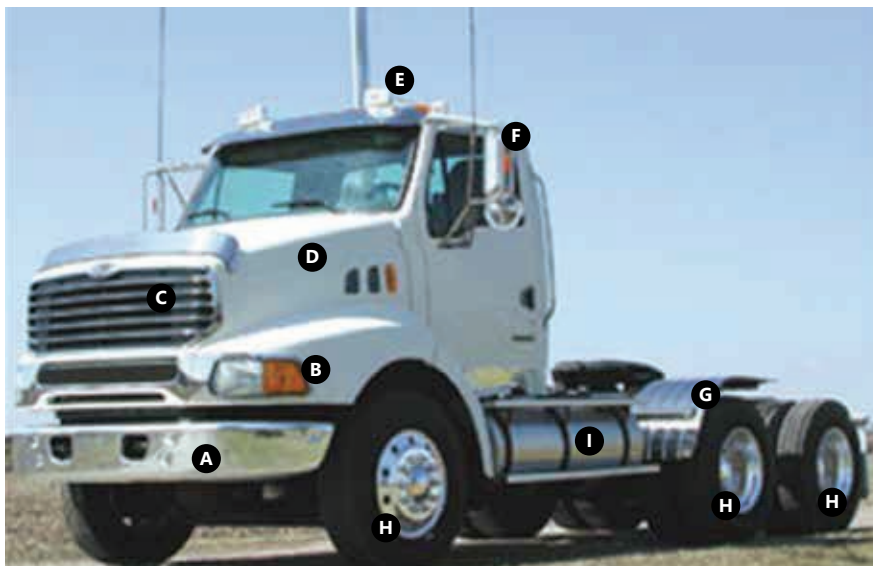

AFTERMARKET COLLISION PARTS

A BUMPERS

P/N NAO01018
13" Aftermarket Chrome Set Forward Axle Bumper w/Tow Holes, For Sterling LT7501 SFA, Fits 2005-2009

P/N NC001015
13" Aftermarket Chrome Set Back Axle Bumper w/Tow Holes, For Sterling LT9500 SBA, Replaces OE 21-25933-005, 21-25933-006, Fits 2005-2009

P/N ND001015X
14" Aftermarket Chrome Wrap Around Bumper w/Tow Holes & Extension On Top, For Sterling AT9500, Fits 1997-2009

B HEADLIGHTS & TURN SIGNALS

P/N 05-160711000 (Left)
P/N 05-160711001 (Right)
Amber Turn Signal For Sterling AT9513, Replaces OE F6HZ-15A201AB, F6HZ-15A201AA, Fits 1998-2008, Pictured Below