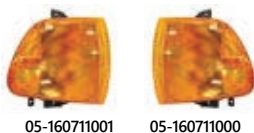

AFTERMARKET COLLISION PARTS

A BUMPERS

P/N NAO01018
13" Aftermarket Chrome Set Forward Axle Bumper w/Tow Holes, For Sterling LT7501 SFA, Fits 2005-2009

P/N NC001015
13" Aftermarket Chrome Set Back Axle Bumper w/Tow Holes, For Sterling LT9500 SBA, Replaces OE 21-25933-005, 21-25933-006, Fits 2005-2009

P/N ND001015X
14" Aftermarket Chrome Wrap Around Bumper w/Tow Holes & Extension On Top, For Sterling AT9500, Fits 1997-2009

B HEADLIGHTS & TURN SIGNALS

P/N 05-160711000 (Left)
P/N 05-160711001 (Right)
Amber Turn Signal For Sterling AT9513, Replaces OE F6HZ-15A201AB, F6HZ-15A201AA, Fits 1998-2008, Pictured Below