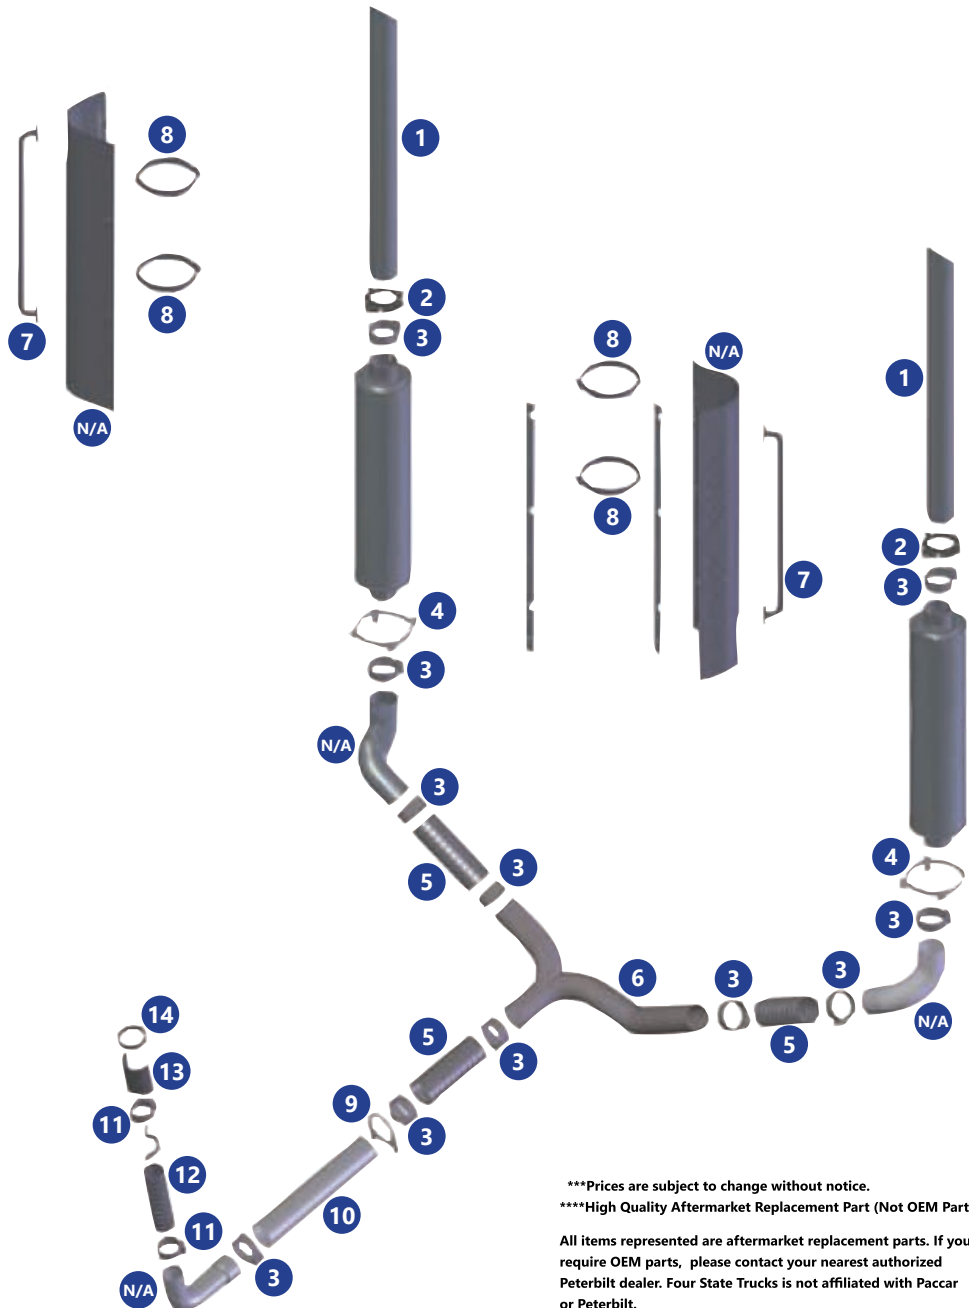

AFTERMARKET COLLISION PARTS

EXHAUST PARTS FOR PETERBILT 386

- **1** P/N 09-08506007
  5" O.D. x 60" Turnout Chrome
  Top Stack, *Other Styles Available*
- **2** P/N 01-08446620
  5" Upper Exhaust Mount Clamp,
  Replaces OE 14-14622
- **3** P/N 09-0800009
  5" Stainless Steel Flat Band Clamp
- P/N 09-0800010
  5" Stainless Steel Preformed Band Clamp
- **4** P/N 01-0808015 (Left)
  P/N 01-0808016 (Right)
  Exhaust Shield Lower Mount Clamp,
  Replaces OE 14-14696L, 14-14696R
- **N/A** ELBOW PLAIN BOM,
  Replaces OE 14-14425L, 14-14425R
- **5** P/N 09-080451
  5" Stainless Steel Flex Pipe, *Sold By
  The Foot*
- **6** P/N 01-0806001
  5" O.D. Y-Pipe, *Replaces OE 14-15353-0150*
- **N/A** STAINLESS STEEL EXHAUST SHIELD,
  Replaces OE 14-14785R
- **7** P/N 01-08446910
  Exhaust Shield Grab Handle, *Replaces OE
  14-14691*
- **8** P/N 01-0808014
  Exhaust Shield Mount Clamp, *Replaces OE
  14-14695*
- **9** P/N 09-0805001
  5" Guillotine U Bolt Plain Exhaust Clamp
- **10** P/N 09-0801500
  Steel Extension Pipe, Need 5 Ft For Install,
  Sold By The Foot
- **N/A** 5" O.D. X 4" O.D. EXHAUST
  DOWN PIPE,
  90 Degree, *Replaces OE M0-6149-0470-0220*
- **11** P/N 09-0800050
  4" Stainless Steel Band Clamp
- **12** P/N 09-080441
  4" Stainless Steel Flex Pipe, *Sold By The Foot*
- **13** P/N 01-0808005
  4" Exhaust Heat Shield, *Replaces OE
  14-01308*
- **14** P/N 01-0808006
  Exhaust Heat Shield Clamp, *Replaces OE
  05-19066-450*

*DPF Exhaust Connectors Available, Please Call
For More Info*

***Prices are subject to change without notice.

****High Quality Aftermarket Replacement Part (Not OEM Parts).

All items represented are aftermarket replacement parts. If you require OEM parts, please contact your nearest authorized Peterbilt dealer. Four State Trucks is not affiliated with Paccar or Peterbilt.

FITS PETERBILT 386

**www.BestFitTruckParts.com
855-220-8608**