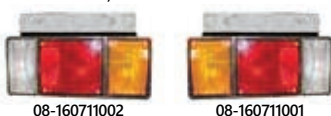

CORNER LAMPS

Call For More Info On Corner Lamps For Your Specific Isuzu NPR Model

P/N 08-160711001 (Left)

P/N 08-160711002 (Right)

Stop, Tail, Turn Lamp Rear Assembly, Replaces OE 8970658100, 8970658090, Fits 1989-2010, Pictured Below