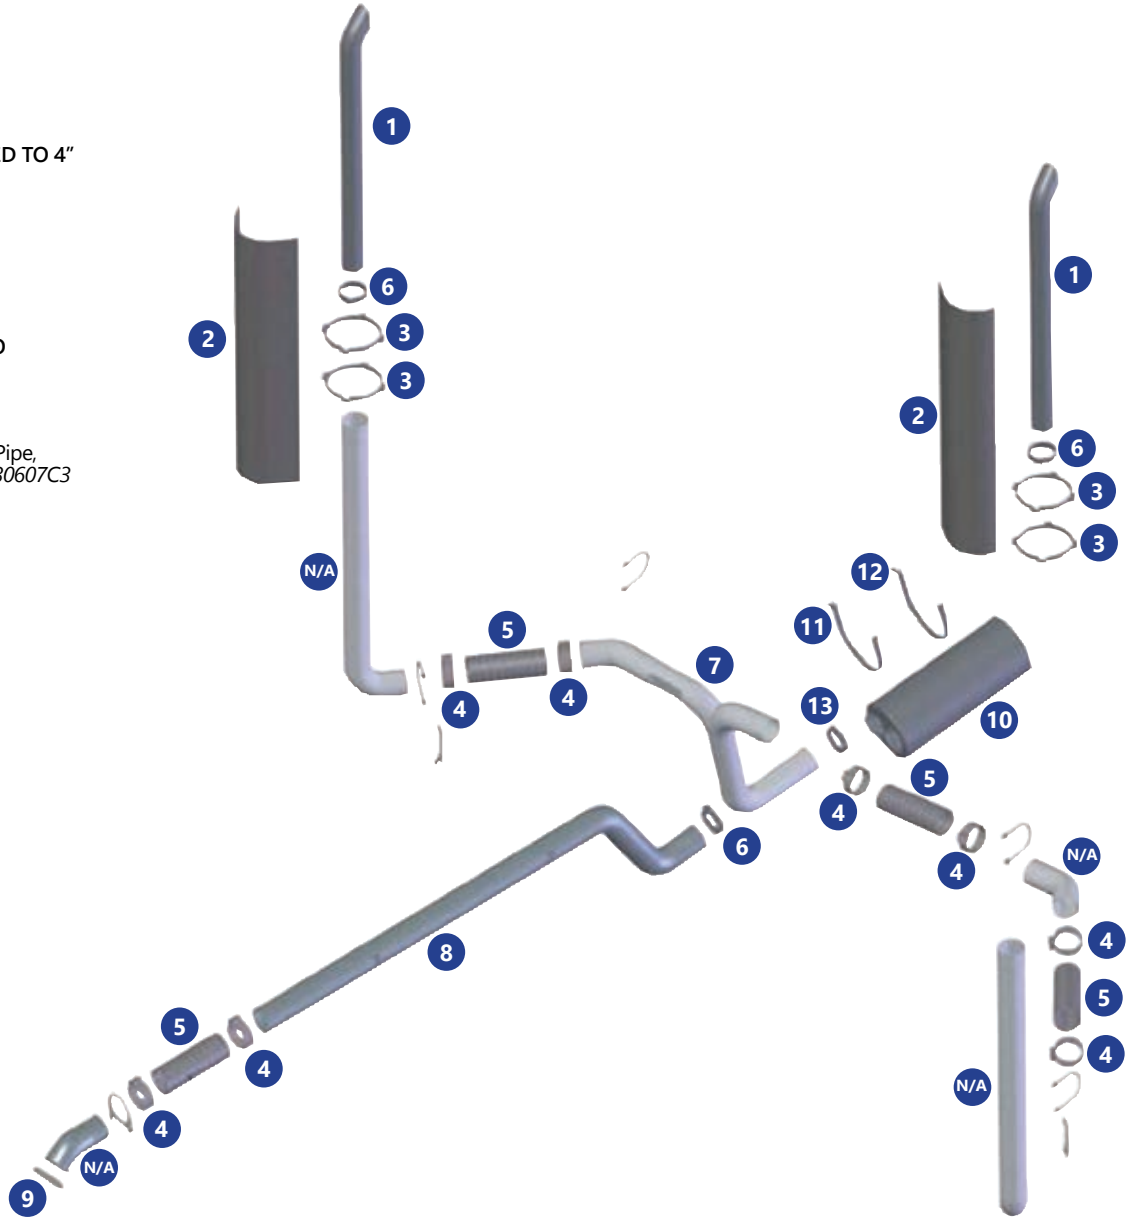

AFTERMARKET COLLISION PARTS

EXHAUST PARTS FOR INTERNATIONAL 9900 1999-2006

- **1** P/N 09-08506007
  5" O.D. x 60" Turnout Chrome Top Stack,
  Other Sizes Available
- **2** P/N 07-0808003
  Exhaust Heat Shield,
  Replaces OE 1518607C2
- **3** P/N 07-0808004
  Exhaust Shield Mounting Clamp,
  Replaces OE 1518563C1
- **4** P/N 09-0800050
  4" Stainless Steel Flat Band Clamp
- **5** P/N 09-080441
  4" Stainless Steel Flex Pipe,
  Sold By The Foot
- **6** P/N 09-0800010
  5" Stainless Steel Preformed
  Band Clamp
- **N/A** 5" LOWER STACK REDUCED TO 4"
  W/90 DEGREE BOTTOM
  Replaces OE 3571527C1
- **7** P/N 07-080601090
  6" O.D. Exhaust Tee, 4" O.D.,
  Replaces OE 3530109C1,
  Fits 1997-2006
- **N/A** ELBOW 45 DEGREE TEE TO
  LOWER STACK
  Replaces OE 3519584C1
- **8** P/N 07-08106070
  5" Intermediate Multi Bend Pipe,
  Replaces OE 3530607C2, 3530607C3
- **N/A** TURBO PIPE
  Replaces OE 3525453C1

- **9** P/N 07-080000
  V-Band Clamp w/CAT or N14,
  Replaces OE 1672705C91 CAT,
  3586939C1 N14, Fits 1997-2007
- **10** P/N 09-080222
  5" I.D. x 6" O.D. x 10" Dia. Oval Muffler,
  Replaces OE 3530358C1
- **11** P/N 07-080202
  Muffler Mounting Strap,
  Replaces OE 3530232C1
- **12** P/N 07-080203
  Muffler Mounting Strap,
  Replaces OE 3530233C1

- **13** P/N 09-0800006
  6" Stainless Steel Flat
  Band Clamp

FITS INTERNATIONAL 9900

www.BestFitTruckParts.com
855-220-8608

***Prices are subject to change without notice.
****High Quality Aftermarket Replacement Part (Not OEM Parts).
All items represented are aftermarket replacement parts. If you
require OEM parts, please contact your nearest authorized
International dealer. Four State Trucks is not affiliated with Navistar.