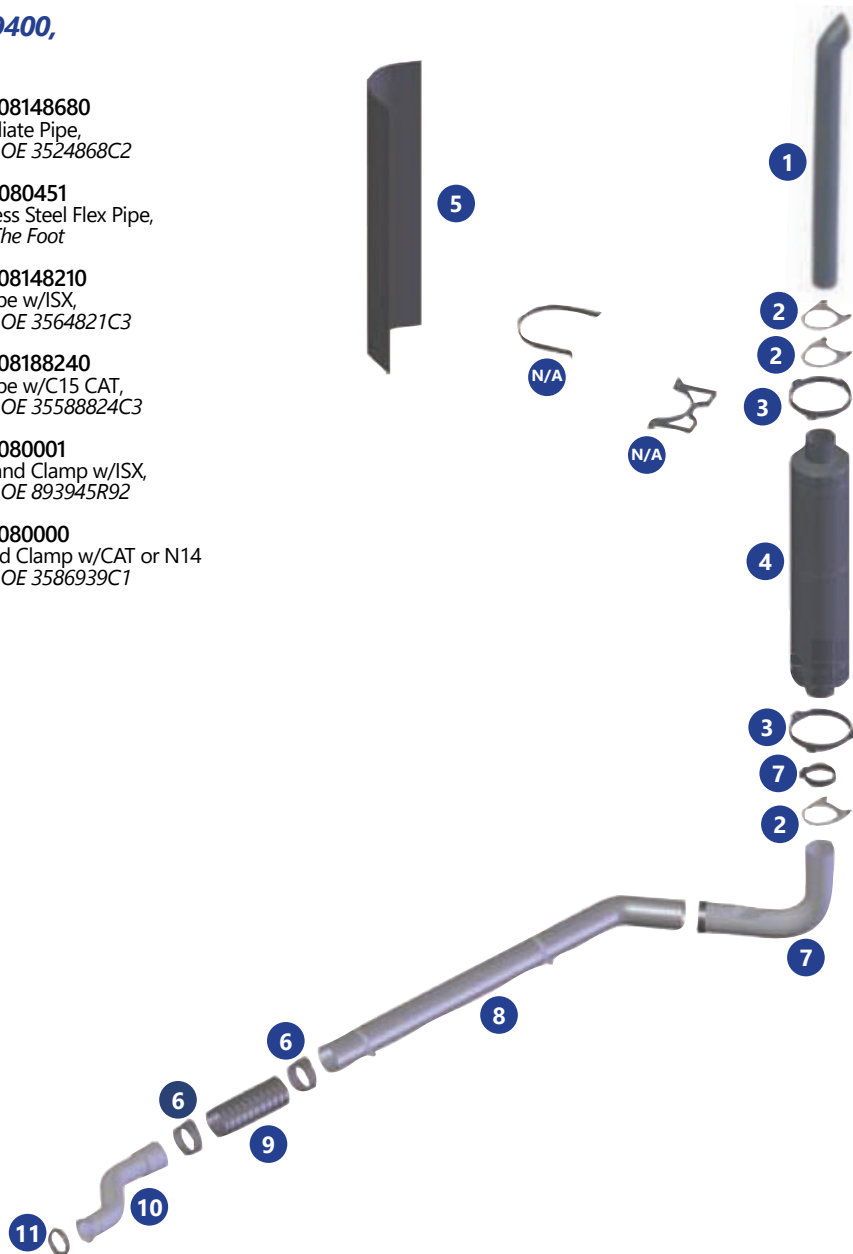

***Prices are subject to change without notice.

***High Quality Aftermarket Replacement Part (Not OEM Parts).

www.BestFitTruckParts.com
855-220-8608

AFTERMARKET COLLISION PARTS

EXHAUST PARTS FOR INTERNATIONAL 9400, 1997-2007

- 1** P/N 09-08506007
5" O.D. x 60" Turnout Chrome Top Stack, *Other Sizes Available*
- 2** P/N 09-0800007
5" Chrome Guillotine Clamp
- 3** P/N 07-0808002
Exhaust Shield Mounting Clamp, *Replaces OE 20000224C1, Fits 1997-2007*
- 4** P/N 29-080200
5" I.D. x 10" Dia. Muffler, *Replaces OE 3511320C1*
- N/A** MUFFLER MOUNT BRACKET
Replaces OE 503308C1, Fits 1997-2007
- N/A** MUFFLER MOUNT STRAP
Replaces OE 503310C1, Fits 1997-2007
- 5** P/N 07-0808001
Aluminum Exhaust Shield, *Replaces OE 557280C2, Fits 1997-2007*
- 6** P/N 09-0800009
5" Stainless Steel Flat Band Clamp
- P/N 09-0800010**
5" Stainless Steel Preformed Band Clamp
- 7** P/N 07-08190110
Elbow Plain BOM, *Replaces OE 3529011C1*
- P/N 07-08169490**
Chrome Elbow Plain BOM, *Replaces OE 3576949C1*
- P/N 07-08190120**
Chrome Elbow Plain BOM, *Replaces OE 3529012C1*
- 8** P/N 07-08148680
Intermediate Pipe, *Replaces OE 3524868C2*
- 9** P/N 09-080451
5" Stainless Steel Flex Pipe, *Sold By The Foot*
- 10** P/N 07-08148210
Turbo Pipe w/ISX, *Replaces OE 3564821C3*
- P/N 07-08188240**
Turbo Pipe w/C15 CAT, *Replaces OE 35588824C3*
- 11** P/N 07-080001
4.5" V-Band Clamp w/ISX, *Replaces OE 893945R92*
- P/N 07-080000**
5" V-Band Clamp w/CAT or N14
Replaces OE 3586939C1