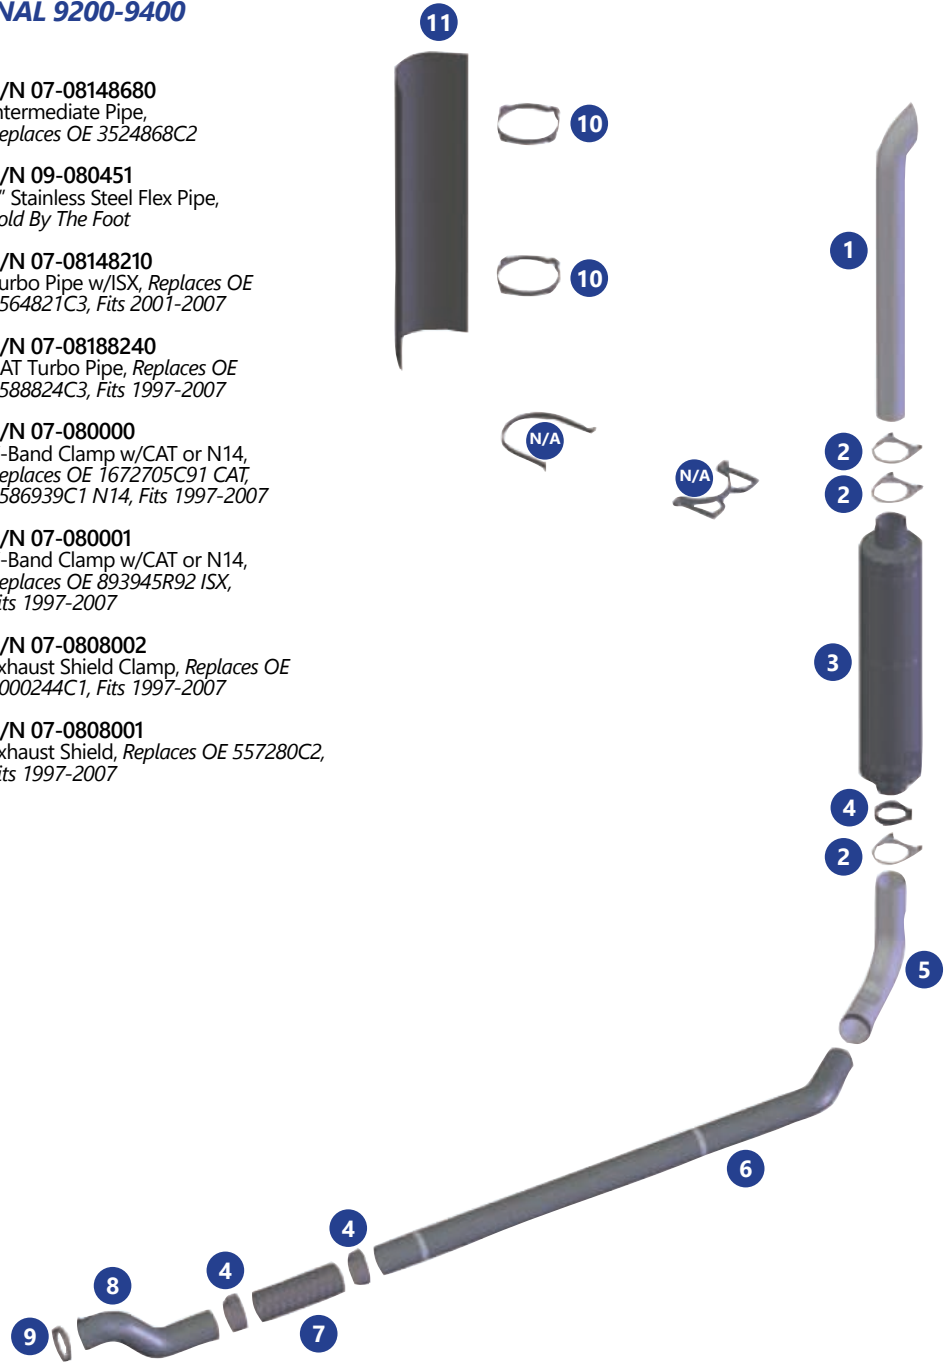

AFTERMARKET COLLISION PARTS

EXHAUST PARTS FOR INTERNATIONAL 9200-9400

- **1** P/N 09-08506007
  5" O.D. x 60" Turnout
  Chrome Top Stack,
  Other Sizes Available
- **2** P/N 09-0800007
  5" Chrome Guillotine Clamp
- **3** P/N 29-080200
  5" I.D. x 10" Dia. Muffler,
  Replaces OE 3511320C1
- **N/A** MUFFLER MOUNT BRACKET
  OE PART 503308C1
- **N/A** MUFFLER MOUNT STRAP
  Replaces OE 503310C1
- **4** P/N 09-0800009
  5" Stainless Steel Flat Band Clamp

  P/N 09-0800010
  5" Stainless Steel Preformed
  Band Clamp
- **5** P/N 07-08190110
  Elbow Plain BOM,
  Replaces OE 3529011C3

  P/N 07-08190120
  Elbow Plain BOM,
  Replaces OE 3529012C1

  P/N 07-08169490
  Elbow Plain BOM,
  Replaces OE 3576949C1
- **6** P/N 07-08148680
  Intermediate Pipe,
  Replaces OE 3524868C2
- **7** P/N 09-080451
  5" Stainless Steel Flex Pipe,
  Sold By The Foot
- **8** P/N 07-08148210
  Turbo Pipe w/ISX, Replaces OE
  3564821C3, Fits 2001-2007

  P/N 07-08188240
  CAT Turbo Pipe, Replaces OE
  3588824C3, Fits 1997-2007
- **9** P/N 07-080000
  V-Band Clamp w/CAT or N14,
  Replaces OE 1672705C91 CAT,
  3586939C1 N14, Fits 1997-2007

  P/N 07-080001
  V-Band Clamp w/CAT or N14,
  Replaces OE 893945R92 ISX,
  Fits 1997-2007
- **10** P/N 07-0808002
  Exhaust Shield Clamp, Replaces OE
  2000244C1, Fits 1997-2007
- **11** P/N 07-0808001
  Exhaust Shield, Replaces OE 557280C2,
  Fits 1997-2007

FITS INTERNATIONAL 9200

www.BestFitTruckParts.com
855-220-8608

***Prices are subject to change without notice.

****High Quality Aftermarket Replacement Part (Not OEM Parts).

All items represented are aftermarket replacement parts. If you require OEM parts, please contact your nearest authorized International dealer. Four State Trucks is not affiliated with Navistar.