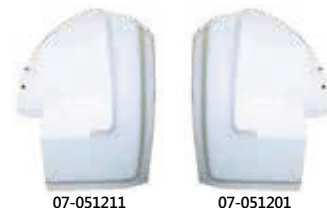

G FENDER EXTENSIONS

P/N 07-051201 (Left)

P/N 07-051211 (Right)

Fiberglass Fender Extensions, Replaces OE 1657748C1, 1657747C1, Fits 1989-2001, Pictured Below