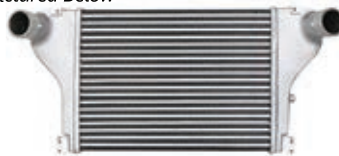

AFTERMARKET COLLISION PARTS

A BUMPER

P/N 15-010100
Chrome Steel Bumper w/Tow & Step Holes, Fits Hino 238, 258, 268, 338, Replaces OE 52101E0B02, 52101E0B02-001, Fits 2005-2012, Pictured Below

P/N 15-010101
Painted Steel Bumper w/Tow & Step Holes, Fits Hino 238, 258, 268, 338 Models 2011-2014, Replaces OE 52101E0243, Pictured Below

B HEADLIGHTS & TURN SIGNALS

P/N 15-1606001 (Left)
P/N 15-1606002 (Right)
Headlight Assembly, Fits Hino 238, 258, 268, 338, Replaces OE 9H194602501, 9H194602502, Fits 2006-2016, Pictured Below

C GRILLES

P/N 15-1210300
Chrome Plastic Grille, Fits Hino 238, 258, 268, 338, Replaces OE 53101-E0040, 53101, Fits 2005-2010

P/N 15-1210301
Chrome Plastic Grille, Fits Hino 238, 258, 268, 338, Fits 2011-2014, Pictured Below

D ENGINE COOLING PARTS AC CONDENSERS

P/N 15-070001
AC Condenser, 21.5"H x 14.375"W x .375" Core Thickness, Replaces OE S884102580, 884102580A, S884102580, Fits 2005-2007, Pictured Below

CHARGE AIR COOLERS

P/N 15-070100
Charge Air Cooler, 23.25"H x 17.375"W x 2.5" Core Thickness, 3.25" Inlet, 3.25" Outlet, Replaces OE S243002250, Fits 2006-2010, Pictured Below

RADIATOR

P/N 15-070200
Plastic Aluminum Radiator, 27.5"H x 24.75"W x 1.625" Core Thickness, 2.187" Inlet Upper Right, 2.187" Lower Left, Replaces OE 16400E0070, 16400-E0071, S160906840, S16A0E0540, Fits 2005-Current, Pictured Below

COOLANT RESERVOIRS

P/N 15-070201
Coolant Reservoir, Replaces OE 16470-E0030, Fits 2005-2010, Pictured Below

ENGINE PARTS

P/N 15-070700
Windshield Washer Reservoir, Replaces OE 85310-E0020, Fits 2005-2010, Pictured Below

E HOODS & RELATED

P/N 15-124000
Hood Latch, Fits 2005-2010, Replaces OE S539071020, Pictured Below