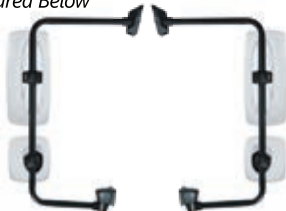

03-091513

03-091512

P/N 12-091500
Chrome Mirror Set, Fits 1990-2002,
Pictured Below